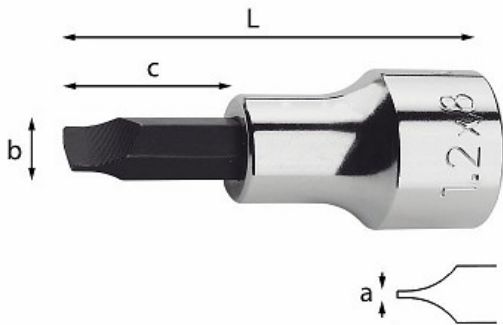

SOCKET BITS FOR SLOT-HEAD SCREWS

231 1/2 N

ISO 2380-1 ISO 1174-1

- Special Chrome Vanadium steel
- Chrome plated finish with phosphatised insert

Family details

Code	axbxc mm	L mm	Quantity for packaging
U02312014	1,2x8x24	60	5
U02312016	1,6x10x24	60	5
U02312018	2x12x24	60	5